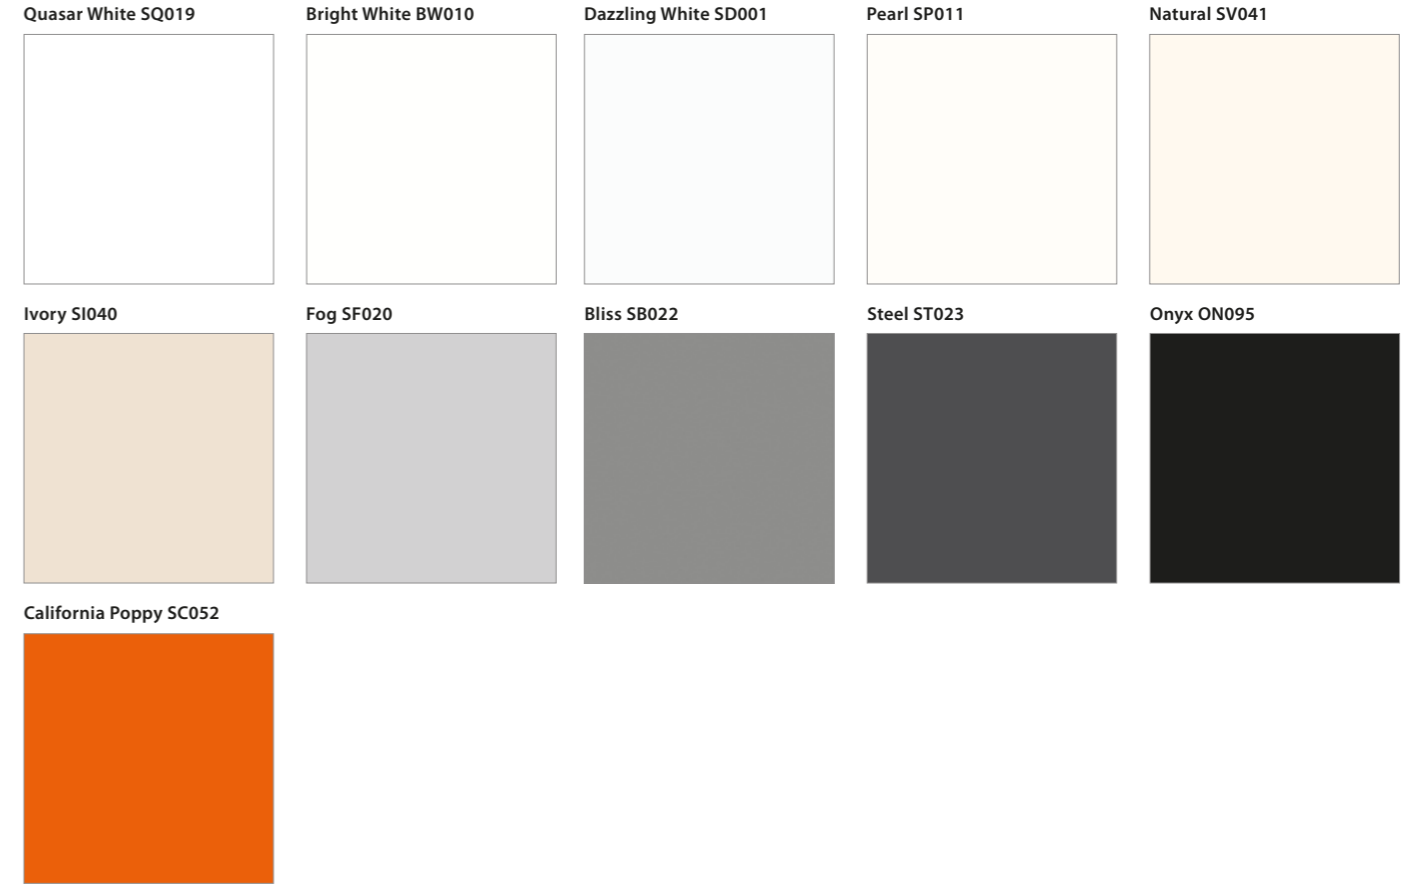

Dawn VD126

Urban Grey VU127

Noir Concrete VN180

Metallic

Yukon EY510

Beach EB545

Sleeksilver ES582

Galaxy EG595

Igneous FI187

Caviar FC188

Gold Leaf FG196

Dazzle FD191

Quarry

Oyster TO310

Starred QS288

Minette QM289

Dalmatian QD212

Nimbus QN287

Mosaic

Sanded

Aspen

Solid

Pebble