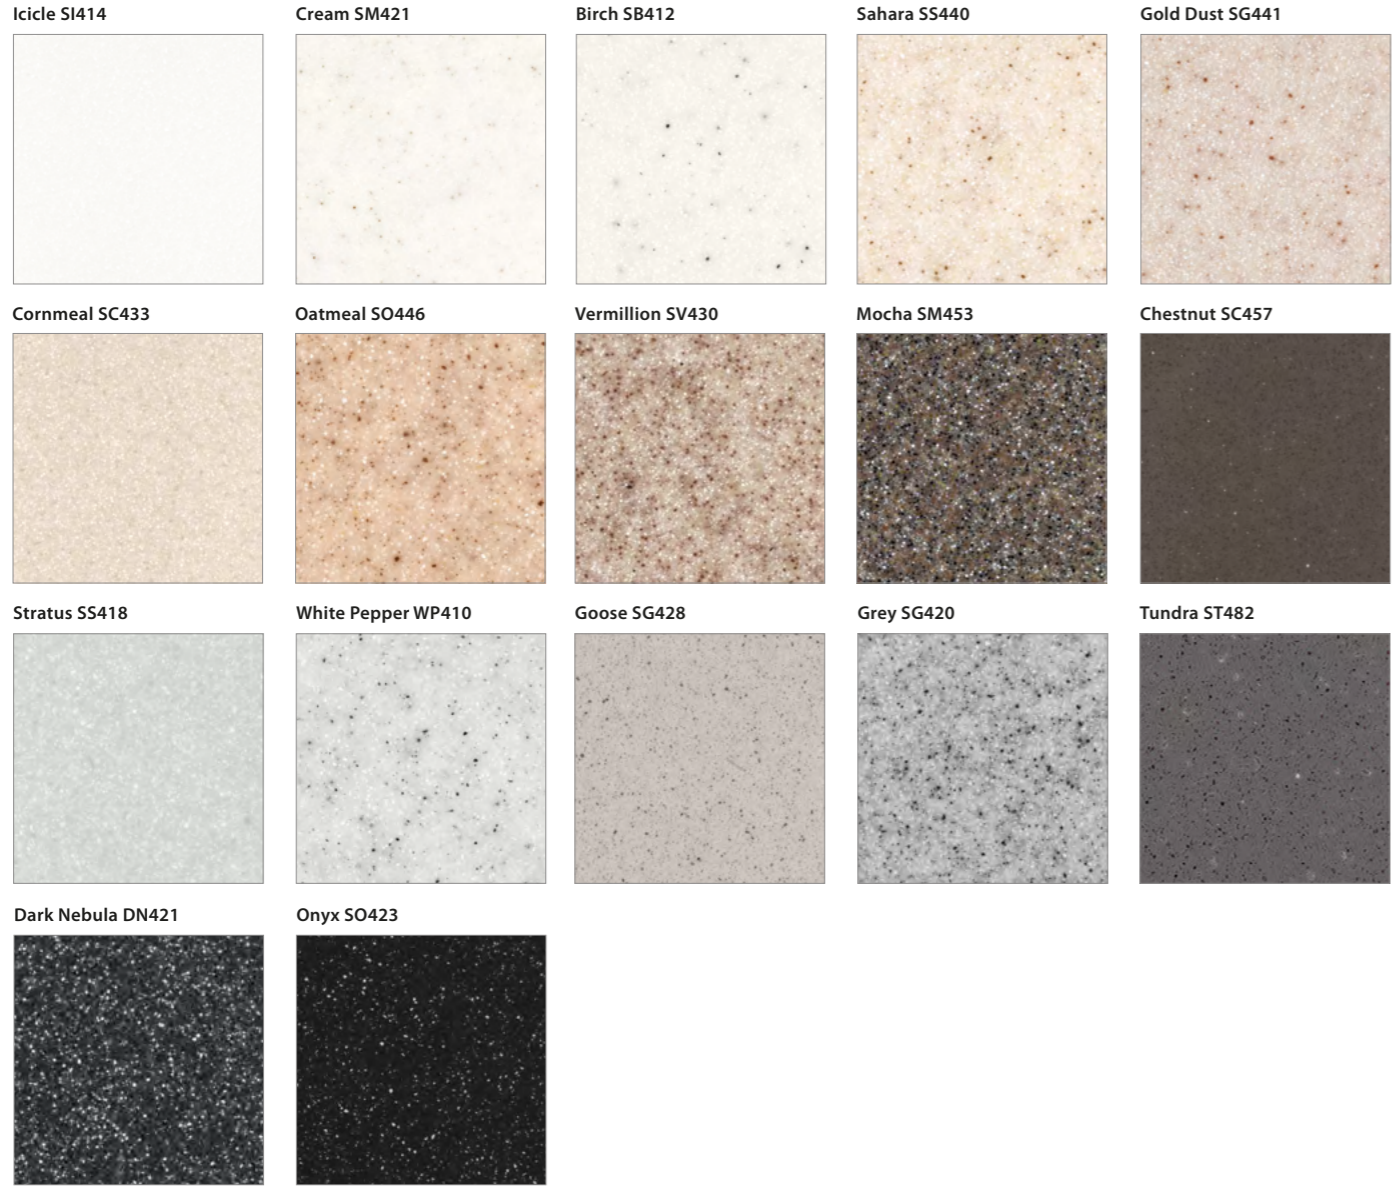

Dawn VD126

Urban Grey VU127

Noir Concrete VN180

Metallic

Yukon EY510

Beach EB545

Sleeksilver ES582

Galaxy EG595

Igneous FI187

Caviar FC188

Gold Leaf FG196

Dazzle FD191

Quarry

Oyster TO310

Starred QS288

Minette QM289

Dalmatian QD212

Nimbus QN287

Mosaic

Sanded

Aspen

Solid

Pebble