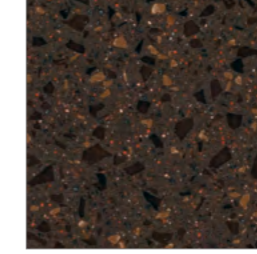

Bronzestar FB154