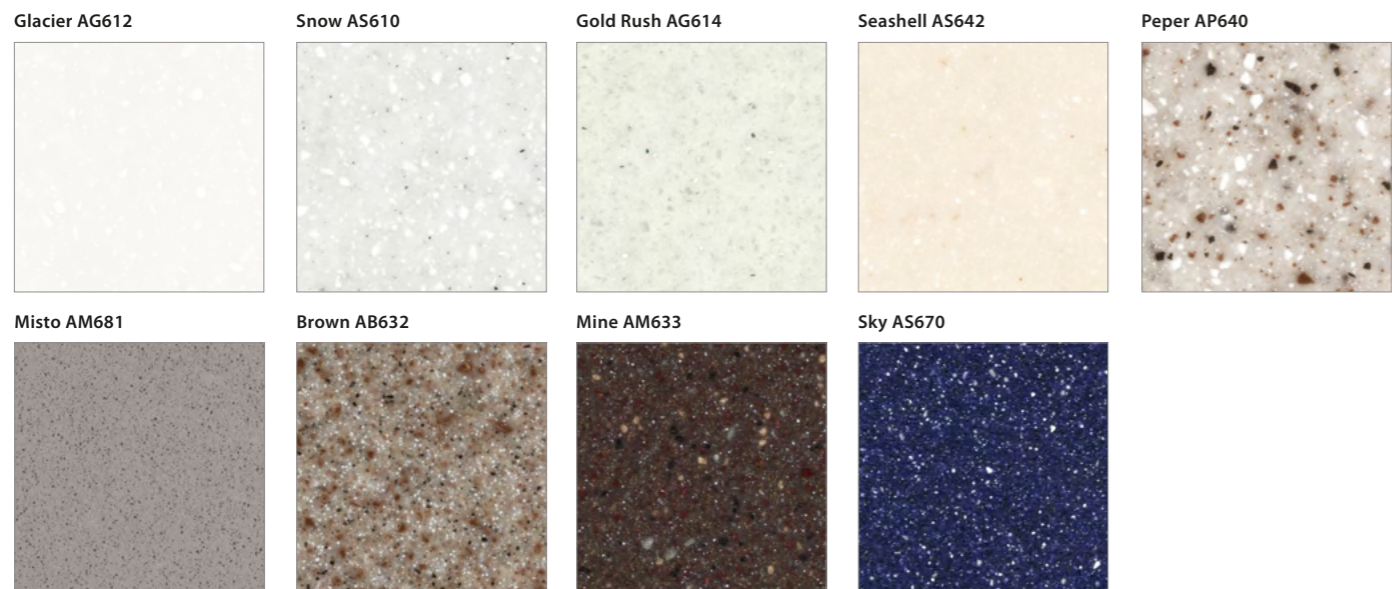

Sanded

Aspen

Solid

Pebble